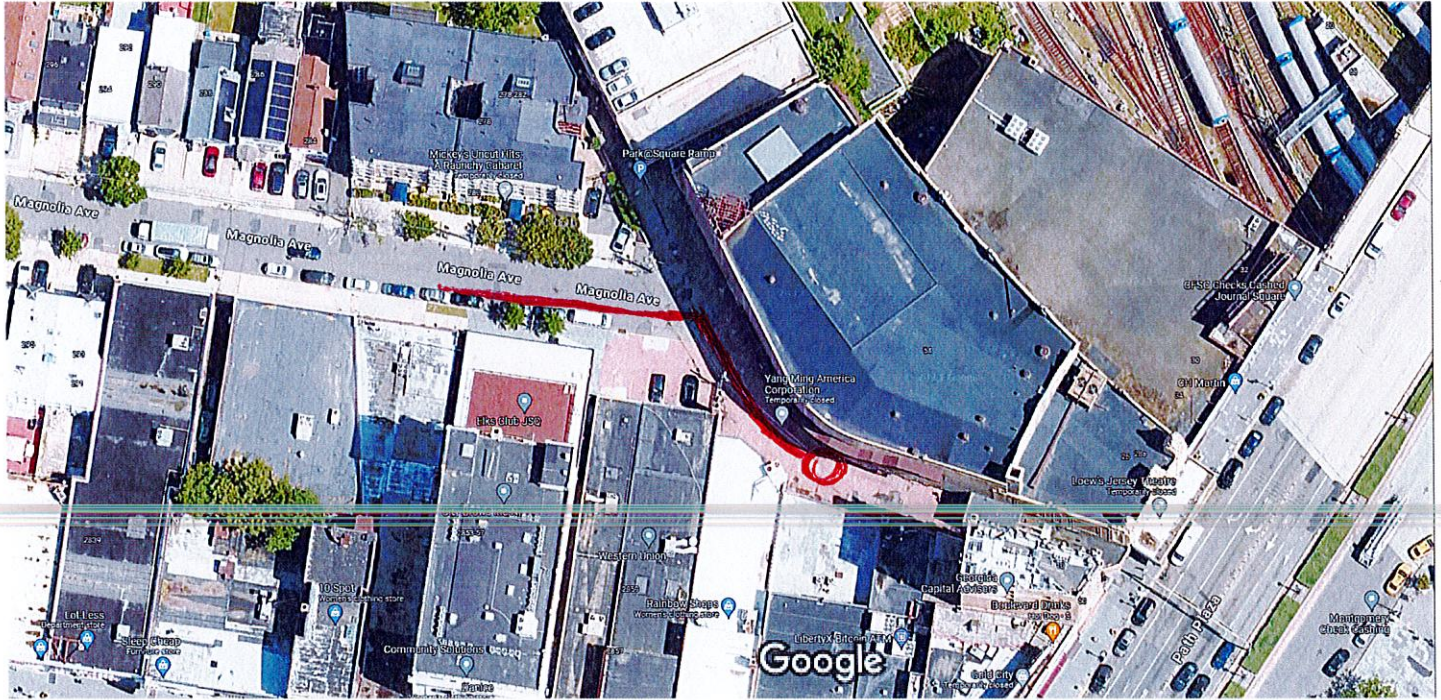

Loew's Theatre RFB for Relocation Services - Exhibit E

Imagery ©2023 Bluesky, Maxar Technologies, Sanborn, Map data ©2023 Google 20 ft